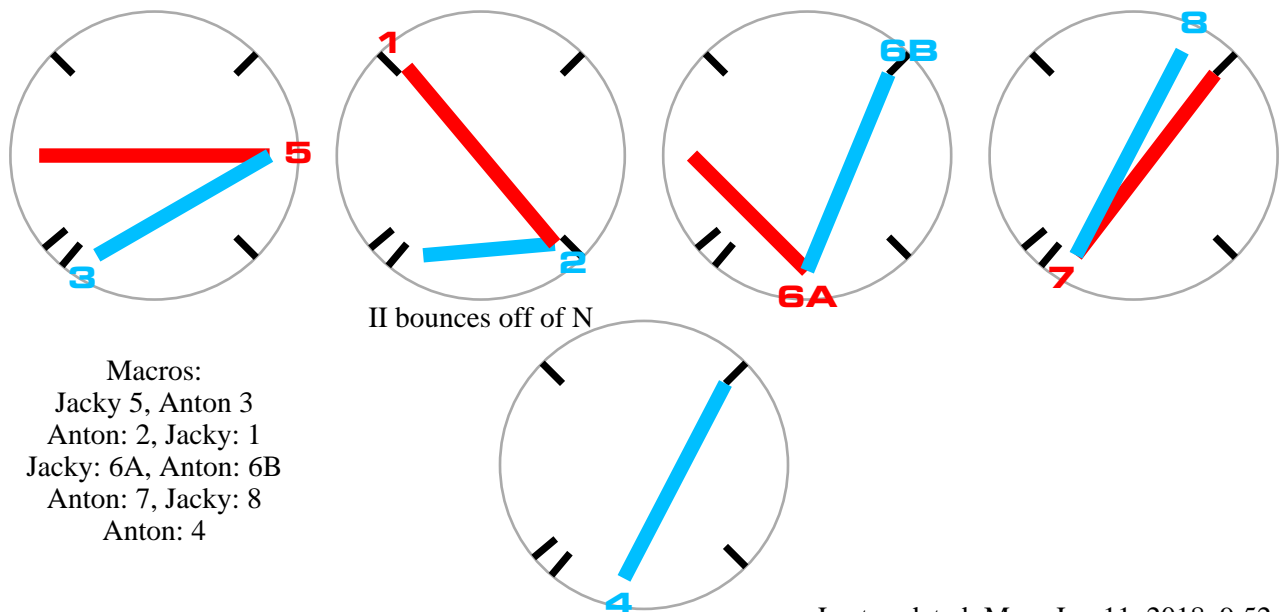

Fight 2: Jacky vs Anton

Last updated: Mon, Jun 11, 2018 9:52:20 AM